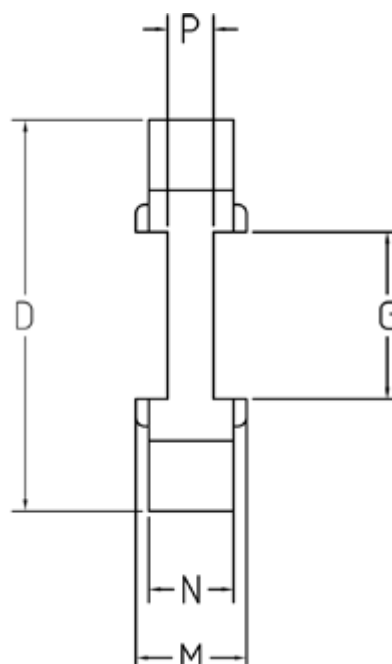

# Data Sheet

Article number: 333502801

Description: Element Klonex ES42  
Yellow Spder 92Sh A

## Measures

---

D = 65

G = 30

M = 20

N = 15

P = 5.2